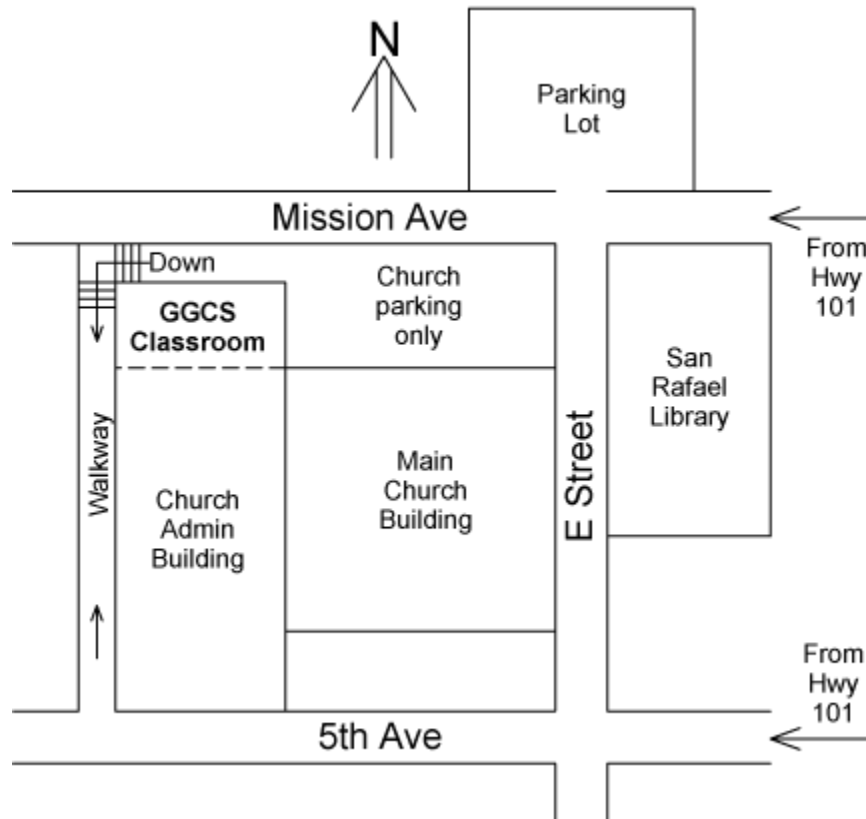

Most Special Interest Groups meet in the classroom, but click [here](#) to be sure.

First Presbyterian Church of San Rafael
1510 5th Avenue/1505 Mission Avenue at E Street
Ground floor of the office building

From Hwy 101, exit Central San Rafael.
Go west on 5th Avenue or Mission Ave 0.5 mile to E Street.

From 5th Avenue: Take the walkway on the west side of the property (pull up on the gate knob to release) and look for GGCS signs.

From Mission Avenue: Go down the outside steps.

Parking: Nearby parking lots and 2-hour metered street parking. 5th Avenue west of E Street has unmetered parking.

Please *do not* park in the church's small parking lot before 5pm.